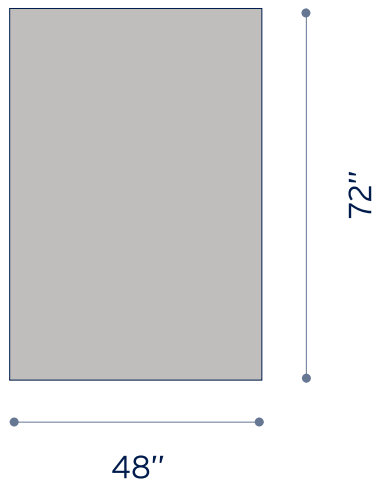

Backlit advertising site 6 sheet (portrait)
mechanical data: 72" x 48"

overall size: 48" W x 72" H

visual size: 46" W x 70" H

finishing: produce as duratran or paper poster

1 inch = 25.4 mm

Belfast City Airport